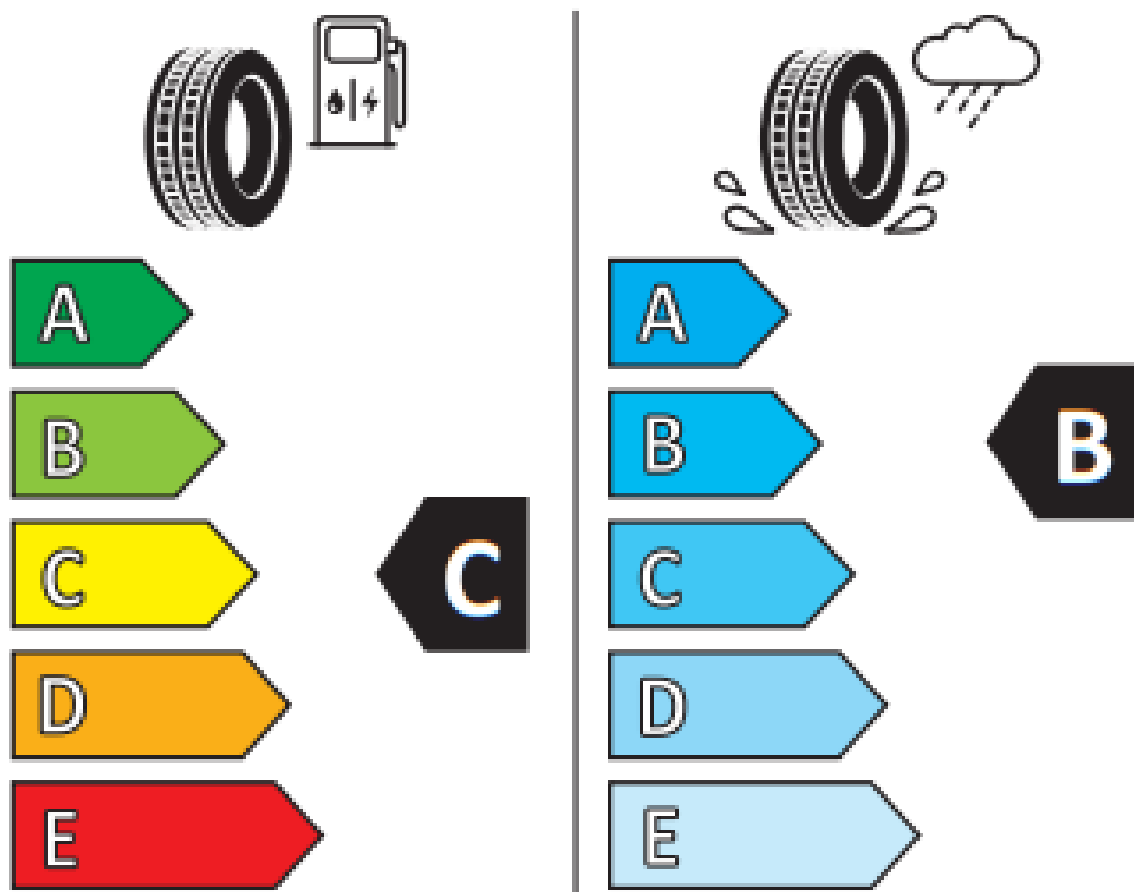

ULTRA ARZ5

235/40R18 95W XL

S.Q.P: Safety, Quality & Performance Go Together
UTQG 300AA

ENERG

ARIVO

3EAR074

235/40R18 95 W XL

C1